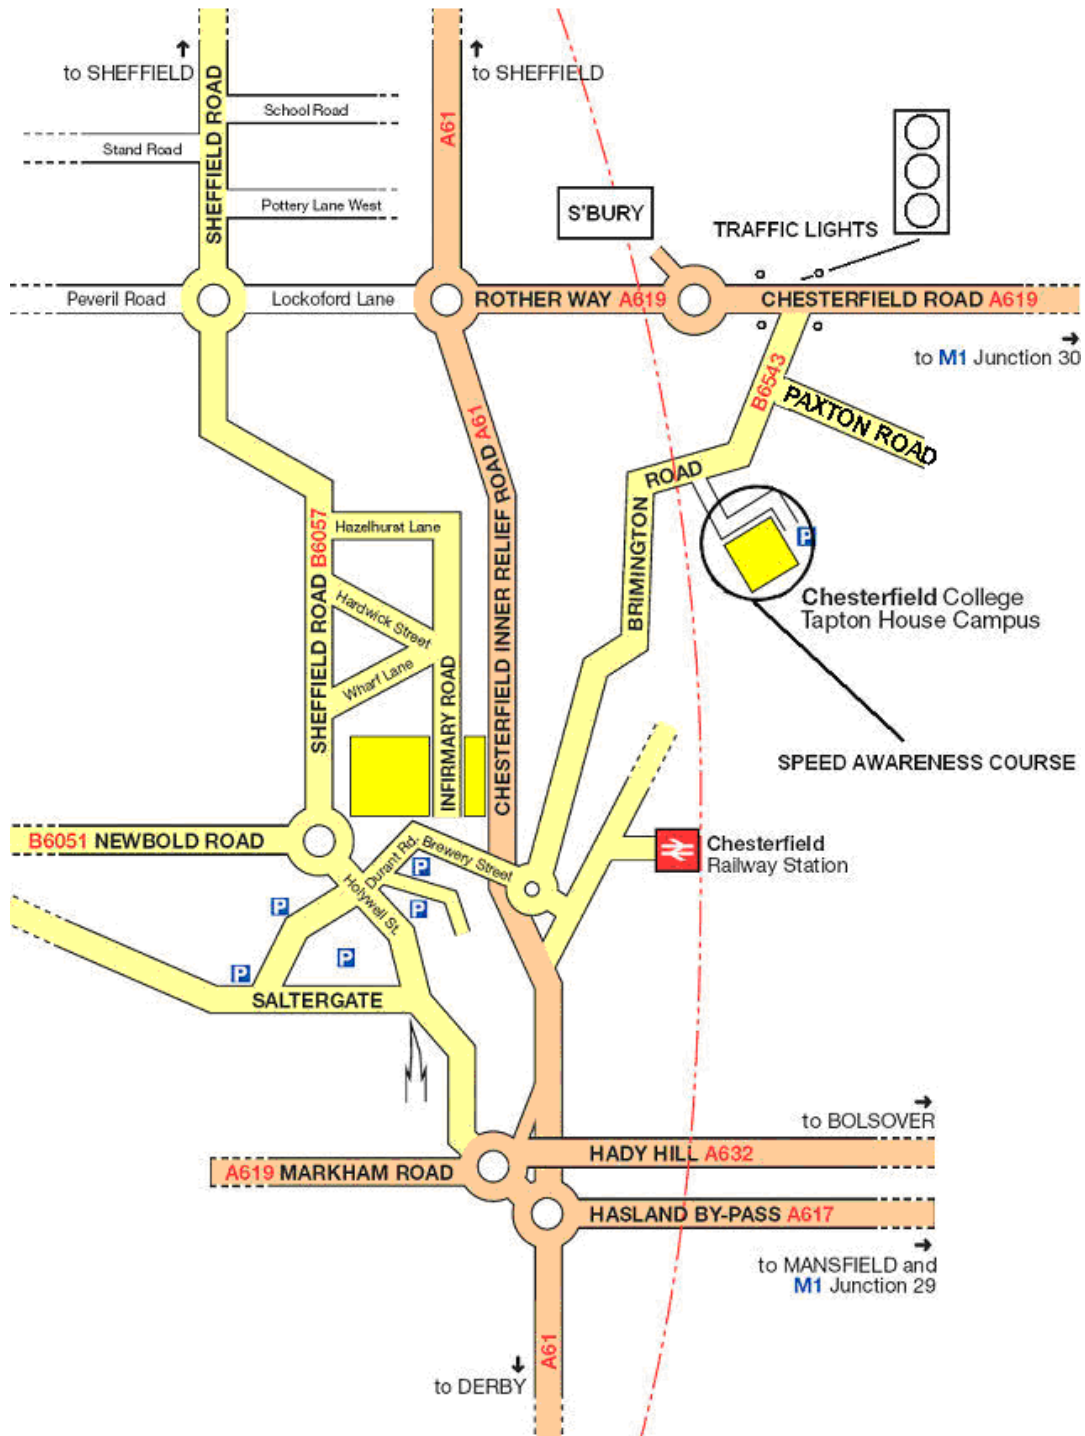

DIRECTIONS

Tapton Training & Conference Centre,
Tapton House, Brimington Road, Brimington,
Chesterfield, S41 0TD
Telephone: 0845 345 9623

Tapton House is convenient to get to, located centrally, on Brimington Road in Chesterfield, near to the town's railway station and close to junctions 29 and 30 of the M1.

From Lockford Lane roundabout turn on to Rother Way continue to the next roundabout and take the second exit on to Chesterfield Road. Take the first right onto Brimington Road and take the second left towards Tapton Training and Conference Centre. Follow the road round to the car park.